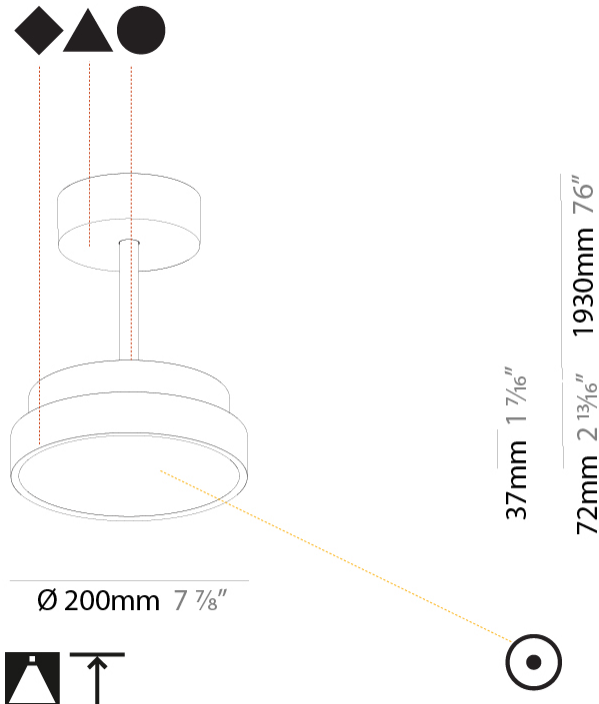

GENERAL

Series: Sign Diva Tube
Subseries: Sign Diva Tube
Brand: Prolicht
Division: Architectural
Mounting Type: Suspension
Mounting Location: Ceiling
Subcategory: Pendant

PHYSICAL

Shape: Round
Diameter (mm): 200
Diameter (in): 7 7/8
Height (mm): 72
Height (in): 2 13/16
Max. Overall Height (mm): 1972
Max. Overall Height (in): 77 5/8
Light Distribution: Direct
Weight (kg): 1.648
Weight (lbs): 3.633

Diffuser: PMMA - Opal / Micro-Prism / Sparkling Secret / Vintage Industrial

Fixture Finish: SSR / BKV / CWI / CRY / HAB / UFT / ITA / RUA / FTG / MYG / LOD / PUS / FRO / FUP / KIA / POP / BLS / SPG / MEY / GOH / GUM / CHC / COM / ABZ / JAG / OBR / MOS / ROR

Fixture Material: Extruded Aluminum / Steel

ELECTRICAL

Lamp Type: LED (Zhaga Standard)
Input Wattage (W): 10
Dimming: Tri-Mode (Non-Dimming and Phase Dimming (120Vac only) and 0-10V Dimming)
Driver Included: Yes
Driver Location: Integrated
Driver Type: Constant Current - Universal
Driver Class: Class 2
Input Voltage (V): 120 - 277
Constant Current (MA): 350

LED

Color Temperature (°K): 2700 / 3000 / 3500 / 4000
Max. Delivered Lumen (lm): 836 / 895 / 903 / 921
Nominal Lumen (lm): 1280 / 1370 / 1382 / 1410
CRI: >90 CRI
Lamp Life (hrs): 50000

OPTICAL

RATINGS AND CERTIFICATIONS

Certified By: Certified for North American Standards
IP rating: IP20

A