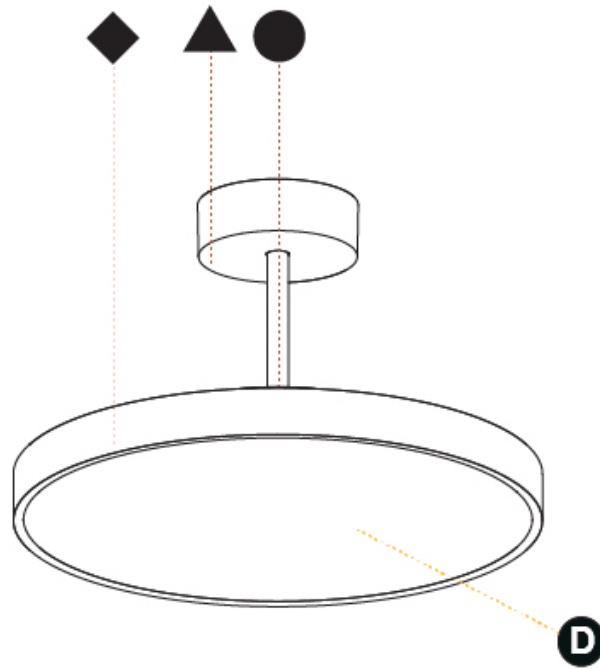

SIGN DIVA TUBE KORONA SUSPENSION

A300025-

PROJECT
TYPE
SPECIFIER
QUANTITY
DATE